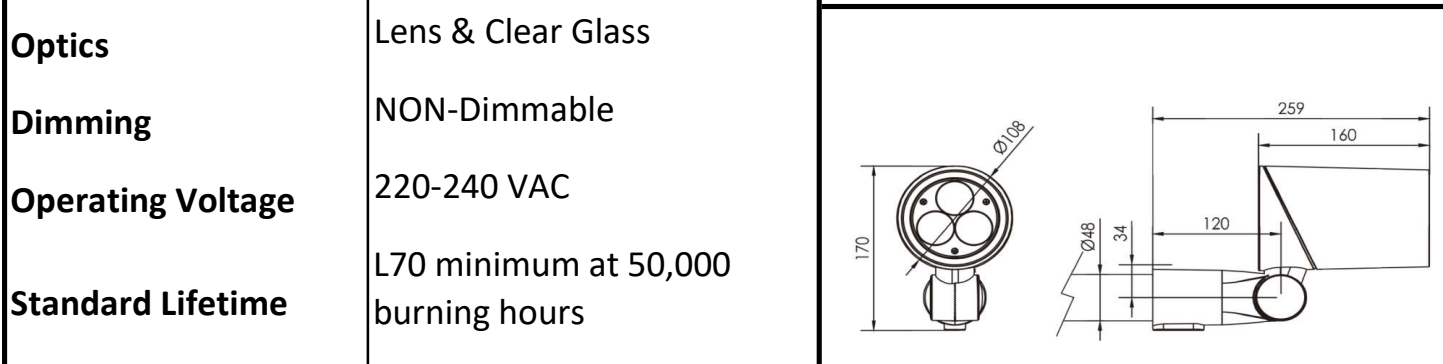

Dimension diagram

Remarks:-

Address: Plot #7 Saroorpur-Nangla Industrial Area,Ballabgarh-Sohna Road,Faridabad-121005
Email: info@sovitron.com